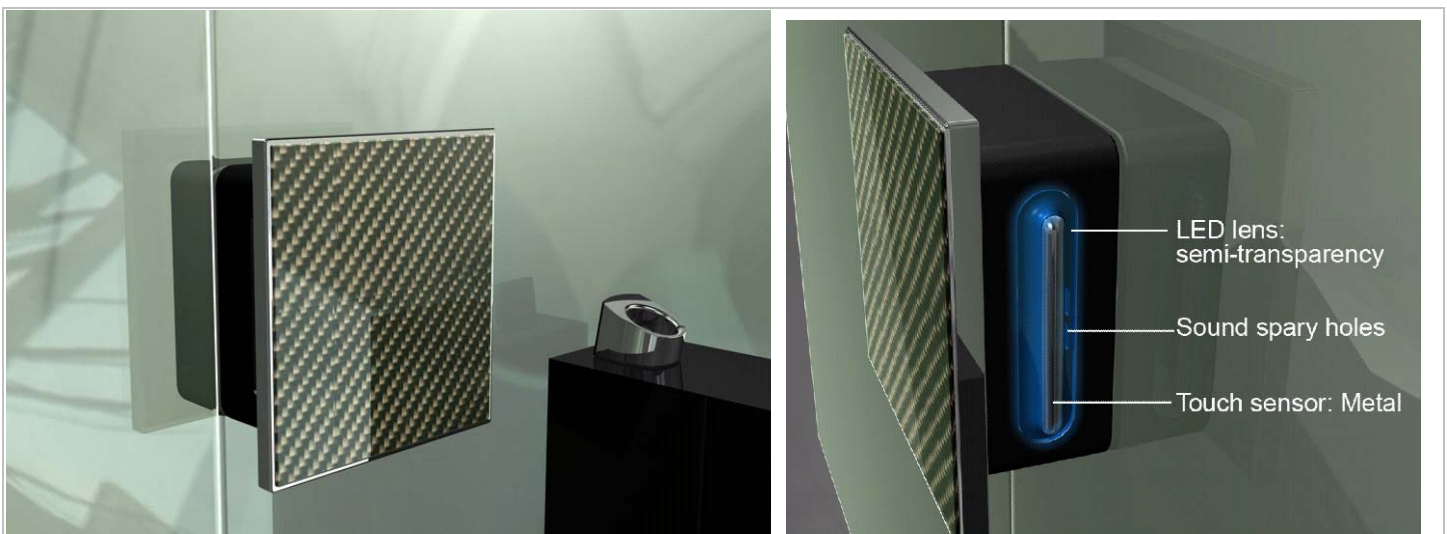

Rdh-001

MODEL IMIAGE

DECORATE LIST

Hair-line Surface Treatment

Mirror Surface planting

Alligator skin(synthetic leather)

WE HAVE MORE CHOICE TO ORDER!!

SPECIFICATION

- 1.3.7V 750mah LI-ION BATTERY
- 2.NCVM Planting on decorate board
- 3.POM BODY

DESCRIPTIONS

- 1.High quality and control electric lock for glass cupboard.
- 2.Multiple decorate board to choice (customer also).
- 3.RFID system use.
- 4.Easy for use
- 5.Keyless for use
- 6.Small size tag to application