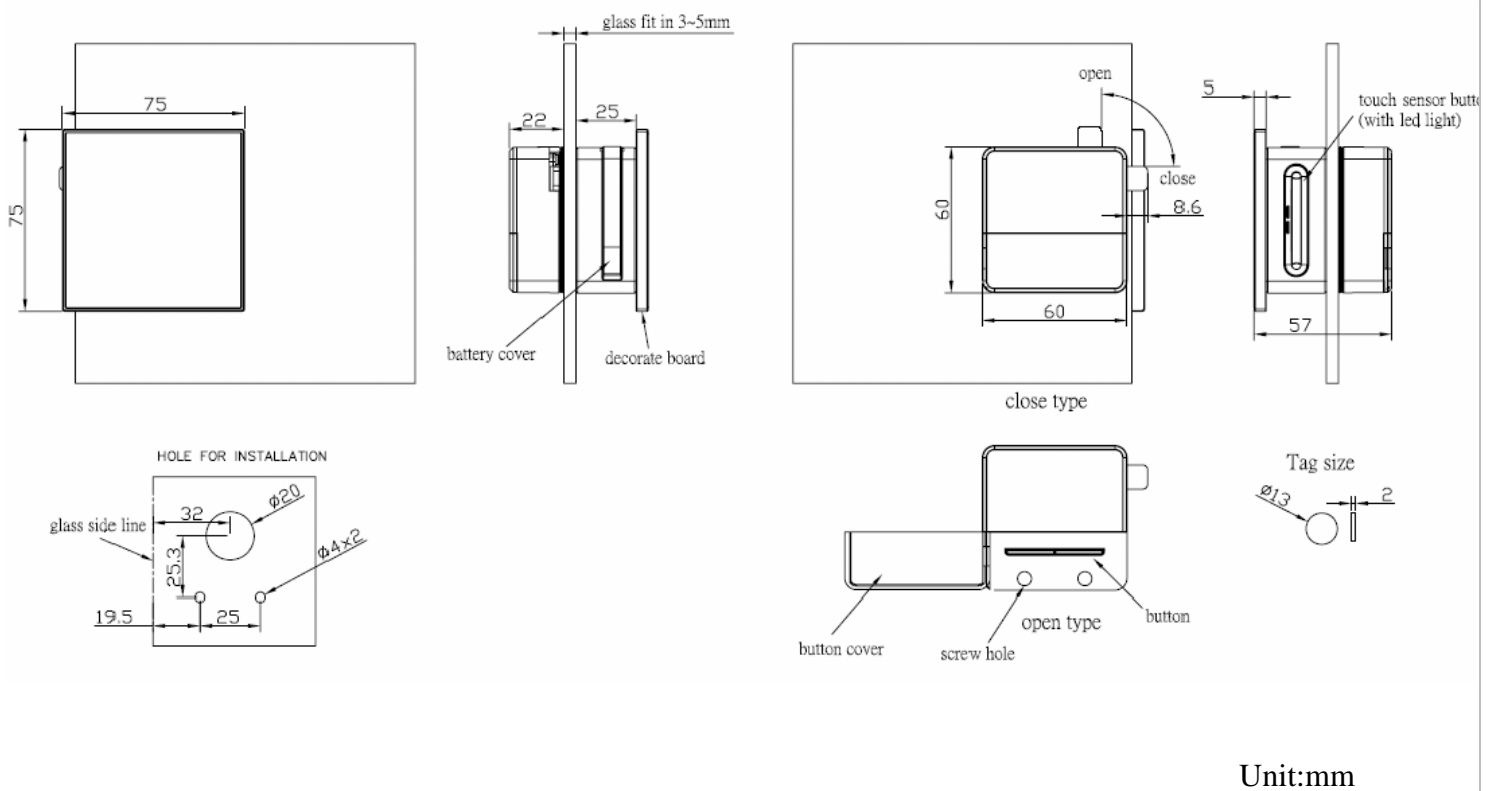

Rdh-001

MODEL IMIAGE

DECORATE LIST

Hair-line Surface Treatment

Mirror Surface planting

Alligator skin(synthetic leather)

WE HAVE MORE CHOICE TO ORDER!!

SPECIFICATION

- 1.3.7V 750mah LI-ION BATTERY
- 2.NCVM Planting on decorate board
- 3.POM BODY

DESCRIPTIONS

- 1.High quality and control electric lock for glass cupboard.
- 2.Multiple decorate board to choice (customer also).
- 3.RFID system use.
- 4.Easy for use
- 5.Keyless for use
- 6.Small size tag to application